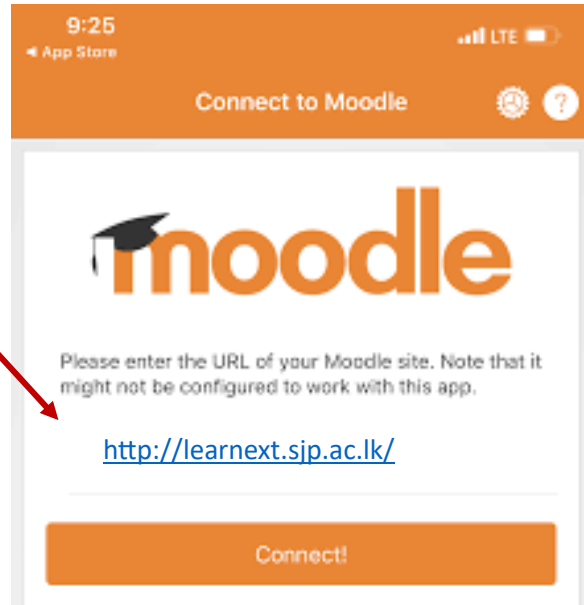

## Install Moodle App

**Step 01:** Download Moodle app from

or from

**Step 02:** Install and open the Moodle App

**Step 03:** insert <http://learnnext.sjp.ac.lk/> as site URL and click on **connect**.

**Step 04:** Use your **username** and **password** and click on Login.